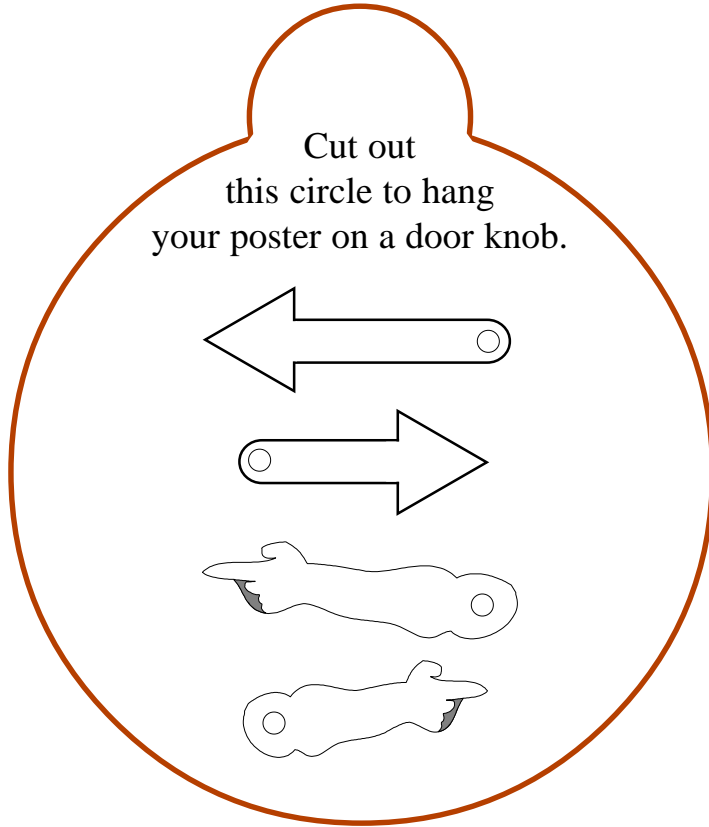

Back At...

“*Back-At*” is a poster for use in the office or home to advise visitors that you are away and will be returning *back at* a specified time.

It consists of a clockface cut-out which is printed onto paper and then pasted onto cardboard or laminated, and two hands (either hand shapes or arrows) which are also printed onto paper, pasted onto cardboard or laminated and then cut-out. The hands are then fastened to the centre of the clockface with a paper fastener. Two holes can be punched in the top as marked and a ribbon (for hanging) threaded through and tied.

The next page contains the same poster with provision to hang it on a door knob.

We hope you find this “freebie” from FreEzine Magazine useful.

—Lionel Hartley, Editor.

Cut out
this circle to hang
your poster on a door knob.